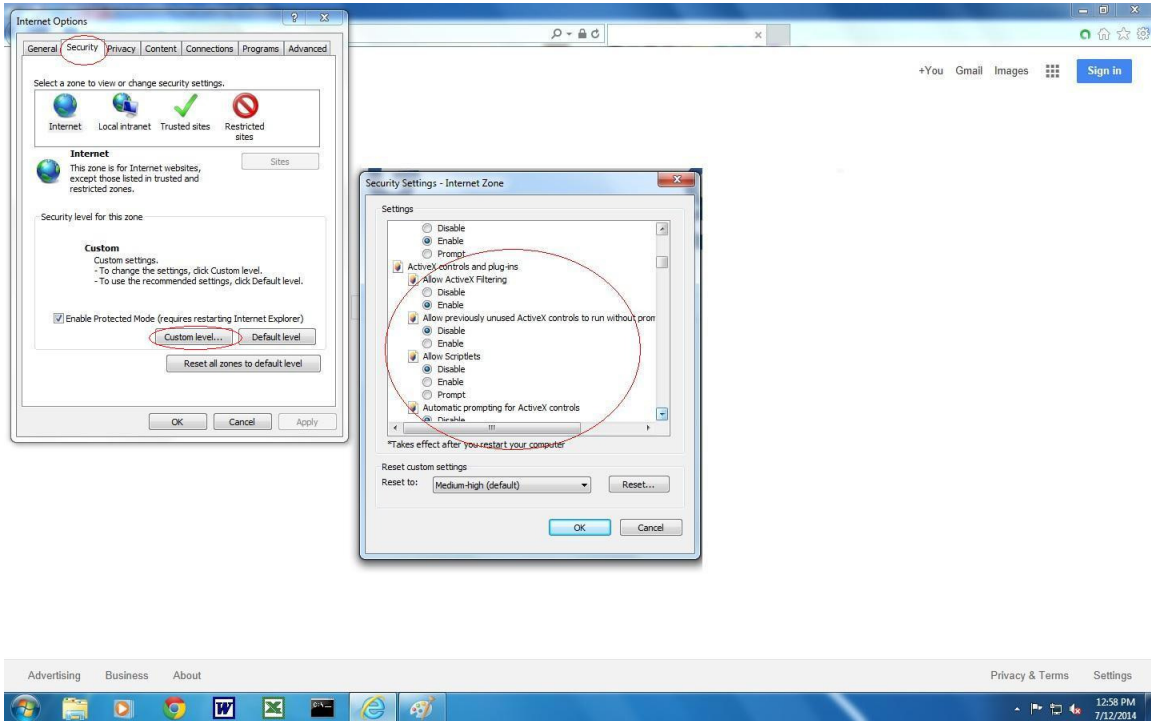

For IE 11 Remote View Setting

Compatibility View Setting

Step 1

Figure 1

Step 2

Figure 2

Activex Control Security Setting

Step 1
Select Internet Options

Figure 3

Step 2 Select Security>Custom Level

Figure 4

Step 3
Select the options as Figure 5

Figure 5